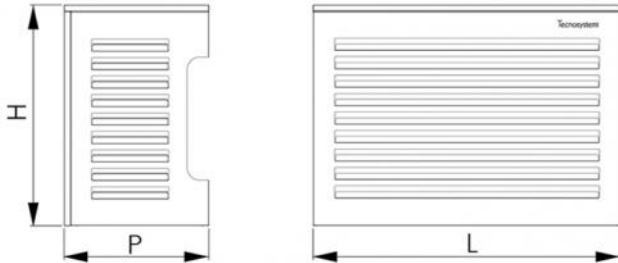

TS-COVER

Cage with flat roof GREY RAL 7016

- cod. SCD500175 - cod. SCD500176 - cod. SCD500177
- cod. SCD500178

TECHNICAL SPECIFICATIONS:

- Galvanised sheet made with anti-intrusion weave
- External polyester painting
- Side arrangement for pipe duct passage and wiring
- Ready for wall mounting
- Easy to assemble
- Back and bottom are available on request
- AVAILABLE ONLY ON REQUEST

DIMENSIONS

CODE	L [mm]	H [mm]	P [mm]
SCD500175	900	700	500
SCD500176	1100	850	600
SCD500177	1150	1200	650
SCD500178	1200	1500	750

ITEMS

CODE	DESCRIPTION
SCD500175	"TS COVER" SMALL CASE WITH FLAT TOP - MATT GREY 7016
SCD500176	"TS COVER" MEDIUM CASE WITH FLAT TOP - MATT GREY 7016
SCD500177	"TS COVER" LARGE CASE WITH FLAT TOP - MATT GREY 7016
SCD500178	"TS COVER" X-LARGE CASE WITH FLAT TOP - MATT GREY 7016