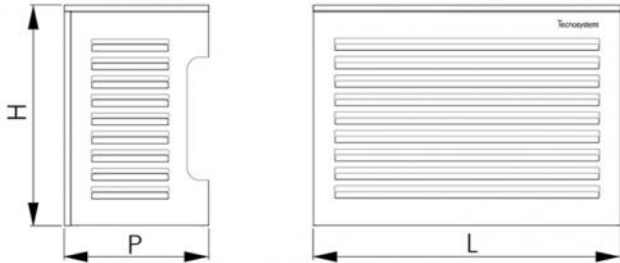

## Cage with flat roof

- cod. SCD500171 - cod. SCD500172 - cod. SCD500173  
- cod. SCD500174

## TECHNICAL SPECIFICATIONS:

- Galvanised sheet made with anti-intrusion weave
- External polyester painting
- Side arrangement for pipe duct passage and wiring
- Ready for wall mounting
- Easy to assemble
- Back and bottom are available on request

## DIMENSIONS

CODE	L [mm]	H [mm]	P [mm]
SCD500171	900	700	500
SCD500172	1100	850	600
SCD500173	1150	1200	650
SCD500174	1200	1500	750

## ITEMS

CODE	DESCRIPTION
SCD500171	"TS COVER" SMALL CASE WITH FLAT TOP -IVORY
SCD500172	"TS COVER" MEDIUM CASE WITH FLAT TOP -IVORY
SCD500173	"TS COVER" LARGE CASE WITH FLAT TOP -IVORY
SCD500174	"TS COVER" X-LARGE CASE WITH FLAT TOP -IVORY