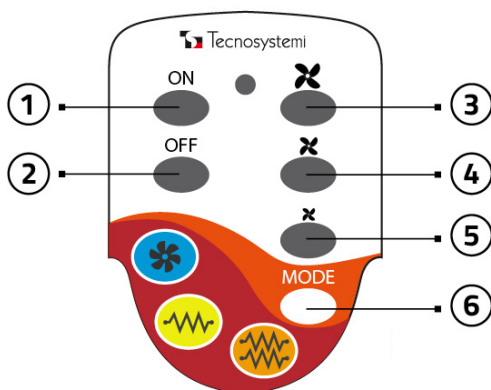

Remote control for air curtains (new generation)

- cod. C60000625 - cod. C60000626 - cod. C60000631

TECHNICAL SPECIFICATIONS:

- White colour
- For air curtains produced since April 2017.

REMOTE CONTROL

- [1] ON / Turns the appliance on
- [2] OFF / Shuts the appliance off
- [3] Maximum speed
- [4] Medium speed
- [5] Low speed
- [6] Selection of heating element

ITEMS

CODE	DESCRIPTION
C60000625	REMOTE CONTROL FOR AIR CURTAINS WITH PARTIAL ELECTRIC POWER
C60000626	REMOTE CONTROL DEVICE FOR AIR CURTAINS WITHOUT RESISTANCE
C60000631	REMOTE CONTROL DEVICE FOR AIR CURTAINS WITH RESISTANCE