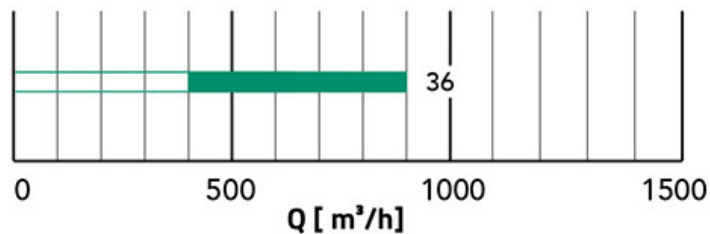

RAPID AIR FLOW SELECTION