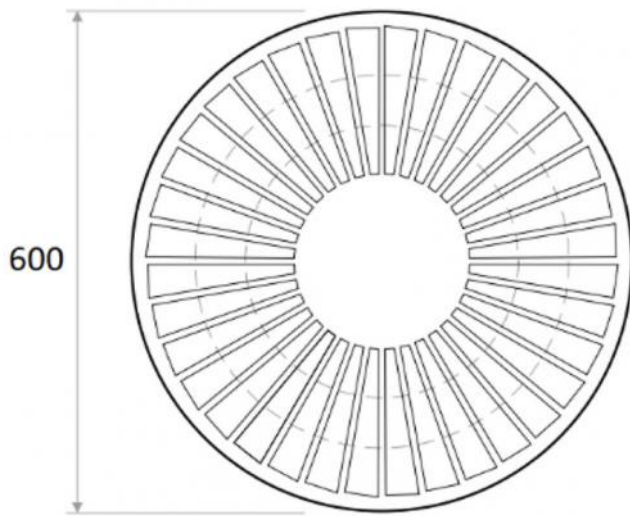

## DCE

circular helix diffuser 36 slots in white painted metal

- cod. PWC200028

### TECHNICAL SPECIFICATIONS:

- Made of white painted metal RAL 9016
- Suitable for air delivery and intake
- High operating efficiency
- Installation height 2.6 - 4 m

### DIMENSIONS:

CODE	Ø A [mm]	DEPTH [mm]	SLOTS
PWC200028	600	10	36