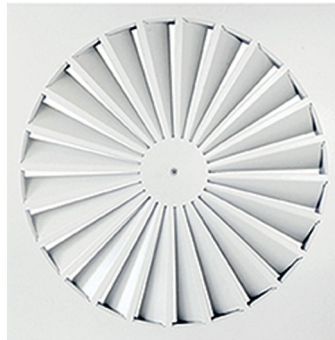

DEB

square helix diffuser 24 slots in white painted metal

- cod. PWC200038

TECHNICAL SPECIFICATIONS:

- Made of white painted metal RAL 9016
- Suitable for air delivery and intake
- High operating efficiency

DIMENSIONS:

| CODE | EXTERNAL DIMENSIONS [mm] | DEPTH [mm] | SLOTS |
|-----------|--------------------------|------------|-------|
| PWC200038 | 595 x 595 | 40 | 24 |

RAPID AIR FLOW SELECTION

ITEMS

| CODE | DESCRIPTION |
|-----------|--|
| PWC200038 | DEB SQUARE HELICAL DIFFUSER WITH 24 SLOTS IN WHITE PAINTED MET |