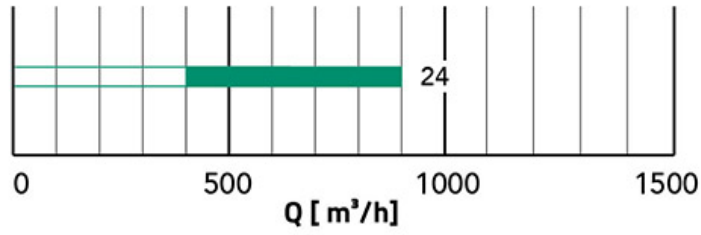

DEB

square helix diffuser 24 slots in white painted metal

- cod. PWC200038

TECHNICAL SPECIFICATIONS:

- Made of white painted metal RAL 9016
- Suitable for air delivery and intake
- High operating efficiency

DIMENSIONS:

| CODE | EXTERNAL DIMENSIONS [mm] | DEPTH [mm] | SLOTS |
|-----------|--------------------------|------------|-------|
| PWC200038 | 595 x 595 | 40 | 24 |

RAPID AIR FLOW SELECTION

ITEMS

| CODE | DESCRIPTION |
|-----------|--|
| PWC200038 | DEB SQUARE HELICAL DIFFUSER WITH 24 SLOTS IN WHITE PAINTED MET |