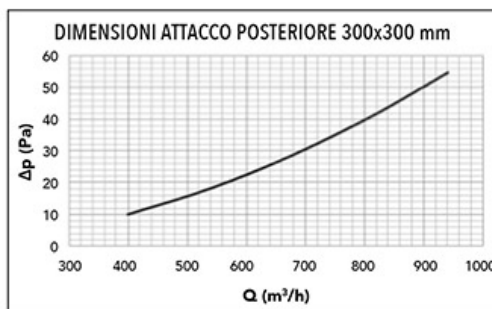

TECHNICAL DATA

Ak [m²]	Q [m³/h] MIN	Q [m³/h] MAX	LwA [dB(A)] MIN	LwA [dB(A)] MAX	X(0.25) - Y(0.25) MIN [m]	X(0.25) - Y(0.25) MAX [m]	Dpt [Pa] MIN	Dpt [Pa] MAX
0,0094	100	210	<20	29	0,80	3,99	10	50
0,0194	200	460	<20	34	0,92	4,61	10	50
0,0332	360	810	<20	39	1,03	5,14	10	50
0,0511	570	1270	<20	42	1,12	5,60	10	50

FLOW RATE DIAGRAMS