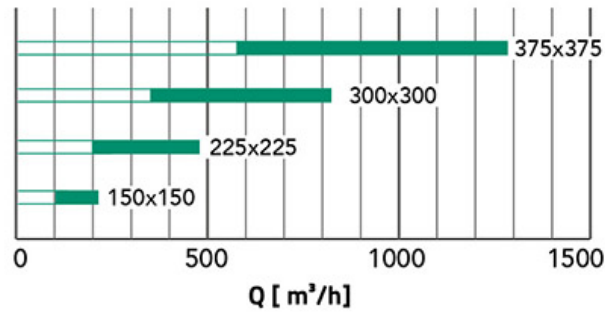

RAPID AIR FLOW SELECTION

ITEMS

CODE	DESCRIPTION
PWC200018	DIFFUSORE QUADRATO DQB 595x595 BIANCO 4 VIE PASSAGGIO ARIA 150x150
PWC200019	DIFFUSORE QUADRATO DQB 595x595 BIANCO 4 VIE PASSAGGIO ARIA 225x225
PWC200020	DIFFUSORE QUADRATO DQB 595x595 BIANCO 4 VIE PASSAGGIO ARIA 300x300
PWC200021	DIFFUSORE QUADRATO DQB 595x595 BIANCO 4 VIE PASSAGGIO ARIA 375x375

All rights relating to this publication are the exclusive property of Tecnosystemi SpA.
Tecnosystemi SpA reserves the right to make changes at any time and without notice, for technical or commercial needs.