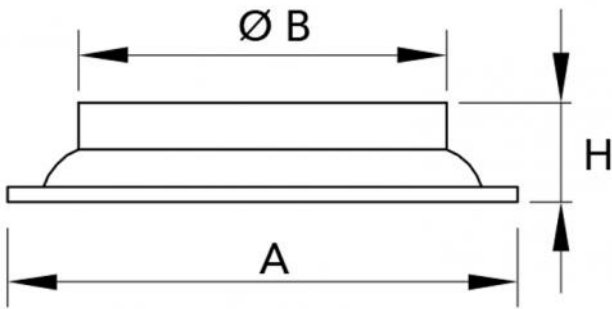

Square diffuser with white ABS plastic circular output with damper back coupler Ø 200

- cod. PWC200008

TECHNICAL SPECIFICATIONS:

- Made of white ABS RAL 9016
- Ideal for 600 x 600mm false ceilings
- Operating temperature -15°C to + 48°C
- Prevents condensation phenomena

DIMENSIONS

CODE	A [mm]	Ø B [mm]	H [mm]
PWC200008	595 x 595	200	90

FLOW RATE DIAGRAM

RAPID AIR FLOW SELECTION

ITEMS

CODE	DESCRIPTION
PWC200008	WHITE ABS PLASTIC SQUARE DIFFUSER WITH ROUND FACE AND DAMPER REAR CONNECTION Ø 200