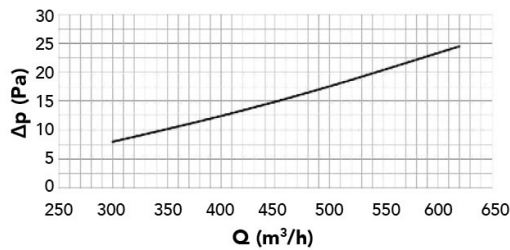

Square diffuser with white ABS plastic circular output with damper back coupler Ø 200

- cod. PWC200008

TECHNICAL SPECIFICATIONS:

- Made of white ABS RAL 9016
- Ideal for 600 x 600mm false ceilings
- Operating temperature -15°C to + 48°C
- Prevents condensation phenomena

DIMENSIONS

CODE	A [mm]	Ø B [mm]	H [mm]
PWC200008	595 x 595	200	90

FLOW RATE DIAGRAM

RAPID AIR FLOW SELECTION

ITEMS

CODE	DESCRIPTION
PWC200008	WHITE ABS PLASTIC SQUARE DIFFUSER WITH ROUND FACE AND DAMPER REAR CONNECTION Ø 200