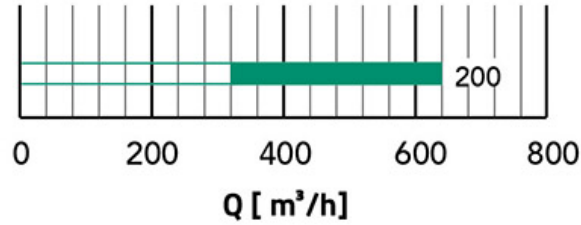

Square diffuser with white ABS plastic circular output with damper back coupler Ø 200

- cod. PWC200008

TECHNICAL SPECIFICATIONS:

- Made of white ABS RAL 9016
- Ideal for 600 x 600mm false ceilings
- Operating temperature -15°C to + 48°C
- Prevents condensation phenomena

DIMENSIONS

CODE	A [mm]	Ø B [mm]	H [mm]
PWC200008	595 x 595	200	90

FLOW RATE DIAGRAM

RAPID AIR FLOW SELECTION

ITEMS

CODE	DESCRIPTION
PWC200008	WHITE ABS PLASTIC SQUARE DIFFUSER WITH ROUND FACE AND DAMPER REAR CONNECTION Ø 200