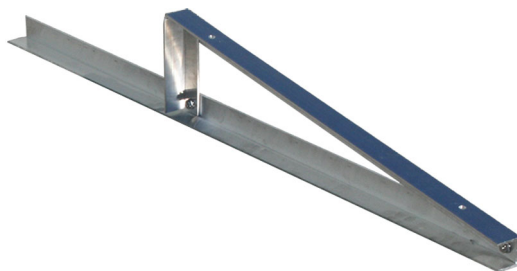

HTF 30L

support triangle for flat roofs

- cod. 11110770

TECHNICAL SPECIFICATIONS:

- Material: aluminium alloy 6060
- "L" profile 40 x 40
- Stainless steel screws
- Pre-drilled for fastening FVP profiles

ITEMS

CODE	DESCRIPTION
11110770	FIXED SUPPORTTRIANGLES FOR FLAT ROOFS MOD. "HTF30L"

All rights relating to this publication are the exclusive property of Tecnosystemi SpA.

Tecnosystemi SpA reserves the right to make changes at any time and without notice, for technical or commercial needs.