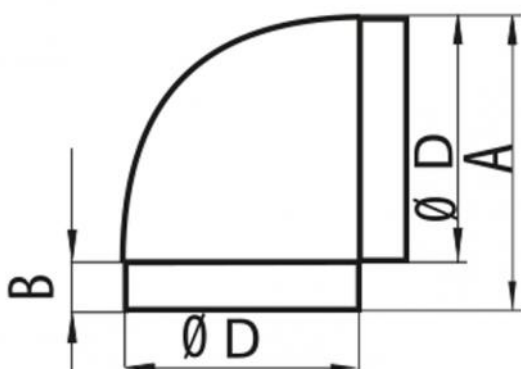

CAP

90° Curve in PVC

- cod. 11161371 - cod. 11161371B - cod. 11161371C

TECHNICAL SPECIFICATIONS:

- PVC
- Male coupling with support stop

DIMENSIONS

CODE	A [mm]	B [mm]	Ø D [mm]
11161371	137	30	100
11161371B	164	30	125
11161371C	189	39	150

ITEMS

CODE	DESCRIPTION
11161371	PVC 90° ELBOW - "CAP" 100
11161371B	PVC 90° ELBOW - "CAP" 125
11161371C	PVC 90° ELBOW - "CAP" 150

All rights relating to this publication are the exclusive property of Tecnosystemi SpA.
Tecnosystemi SpA reserves the right to make changes at any time and without notice, for technical or commercial needs.