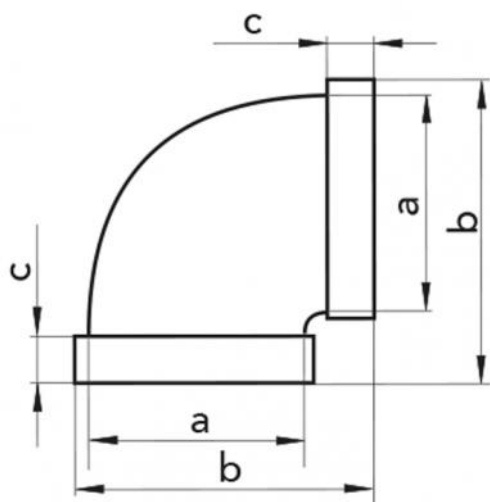

## flat curve

- cod. 11161382 - cod. 11161382B

## TECHNICAL SPECIFICATIONS:

- PVC
- Female coupling with support stop

## DIMENSIONS

CODE	a [mm]	b [mm]	c [mm]
11161382	60 x 120	155	32
11161382B	60 x 204	238	32