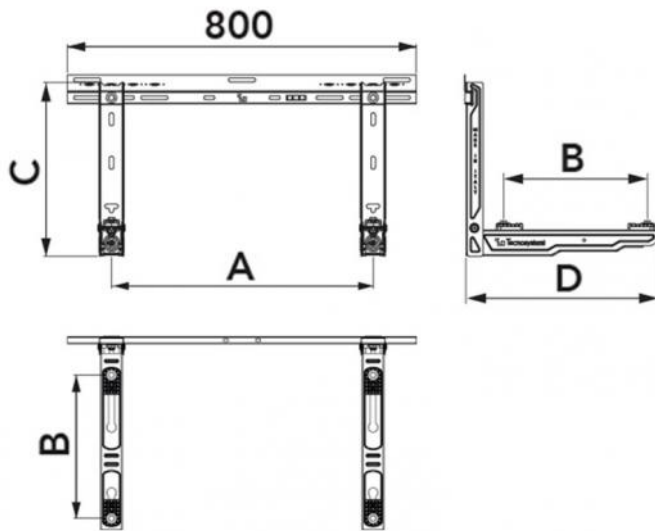

LEONARDO SL

bracket with graduated bar

- cod. SCD500367 - cod. SCD500369 - cod. SCD500371
- cod. SCD500373 - cod. SCD500423 - cod. SCD500424
- cod. SCD500425 - cod. SCD500426 - cod. SCD500341

TECHNICAL SPECIFICATIONS:

- Made of electro-galvanised metal sheet
- External polyester painting RAL 9002
- Graduated wall bracket with spirit level included
- Adjustable rear swivel feet
- Ready for condensate drain pan
- "NO-SHOCK" vibration dampers supplied
- Wall mounting fixing plugs
- Pre-assembled wall bracket

PACK COMPLETE WITH

- Adjustable rear swivel feet
- vibration-damping
- screws
- wall mount dowels set

DIMENSIONS

CODE	A [mm]	B [mm]	C [mm]	D [mm]	LOAD CAPACITY [kg]
SCD500367	350 - 750	180 - 330	400	440	110
SCD500369	350 - 750	230 - 390	400	500	110
SCD500371	350 - 750	270 - 450	400	560	110
SCD500373	350/750	340/540	400	650	100
SCD500423	350 - 750	180 - 330	400	440	110
SCD500424	350 - 750	230 - 390	400	500	110
SCD500425	350 - 750	270 - 450	400	560	110
SCD500426	350/750	340/540	400	650	100

- Material: polyurethane
- Hardness: 85 ± 3 Shore A
- Elongation at break / dry 300%

TECHNICAL SPECIFICATIONS O-RING:

- Material: NBR
- Hardness: 70 ± 5 Shore A

ITEMS

CODE	DESCRIPTION
SCD500367	WALL BRACKET "LEONARDO" - 440L
SCD500369	WALL BRACKET "LEONARDO" - 500L
SCD500371	WALL BRACKET "LEONARDO" - 560L
SCD500373	WALL BRACKET "LEONARDO" - 650L
SCD500423	WALL-BRACKET "LEONARDO" GREY L.440 - 110kg
SCD500424	WALL-BRACKET "LEONARDO" GREY L.500 - 110kg
SCD500425	WALL-BRACKET "LEONARDO" GREY L.560 - 110kg
SCD500426	WALL-BRACKET "LEONARDO" GREY L.650 - 100kg
SCD500341	ANTI-VIBRATION KIT FOR WALLBAR - SUITABLE FOR WALL-BRACKET GIOTTO/LEONARDO/MICHELANGELO