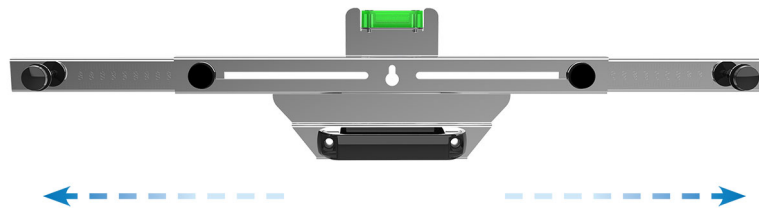

Telescopic adjustment bar bracket SPIRIT

- cod. SCD500070

TECHNICAL SPECIFICATIONS:

- Made of electro-galvanised metal sheet
- Includes spirit level
- Built-in handle
- Locking knobs
- Reusable after installation
- Also adaptable on Galileo MGL and Giotto MG shelves

ITEMS

CODE	DESCRIPTION
SCD500070	TELESCOPIC ADJUSTMENT BAR FOR BRACKETS "SPIRIT"

All rights relating to this publication are the exclusive property of Tecnosystemi SpA.
Tecnosystemi SpA reserves the right to make changes at any time and without notice, for technical or commercial needs.