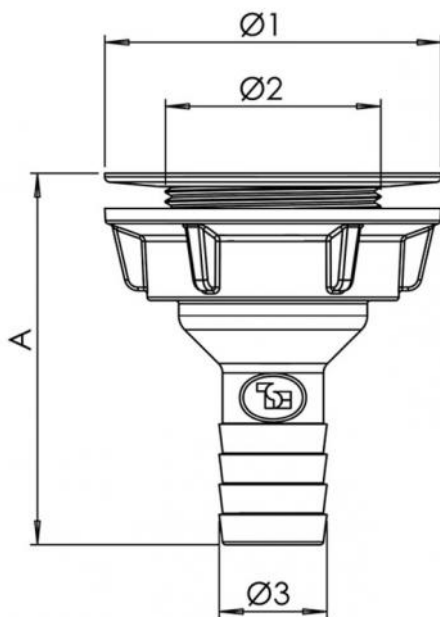

Condensate drain plug with threaded collar connection $\text{\O}32$ drain $\text{\O}16$ - $\text{\O}20$ - $\text{\O}25$

- cod. SCD300037 - cod. SCD300038 - cod. SCD300039

DIMENSIONS

CODE	A [mm]	Ø1 [mm]	Ø2 [mm]	Ø3 [mm]
SCD300037	55,5	50	32	16
SCD300038	56,5	50	32	20
SCD300039	57,5	50	32	25

ITEMS

CODE	DESCRIPTION
SCD300037	CONDENSATE DRAIN PIPETTE WITH Ø32 FIXING RING, Ø16 PIPE COUPLING
SCD300038	CONDENSATE DRAIN PIPETTE WITH Ø32 FIXING RING, Ø20 PIPE COUPLING
SCD300039	CONDENSATE DRAIN PIPETTE WITH Ø32 FIXING RING, Ø25 PIPE COUPLING