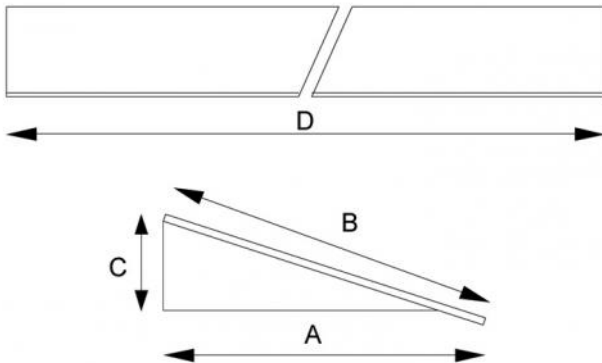

## TECHNICAL SPECIFICATIONS:

- Electrogalvanised sheet
- External polyester painting RAL 9002
- Ivory colour
- Fixing plugs supplied
- Roof inclination 15° or 30°
- Available in 2 models
- in a pack complete with self-tapping screws and fixing dowels

## DIMENSIONS

CODE	A [mm]	B [mm]	C [mm]	D [mm]	ROOF TILT
12000027	445	460	120	800	15°
12000028	545	560	120	1000	15°
SCD600002	530	600	230	800	30°
SCD600003	530	600	230	1000	30°