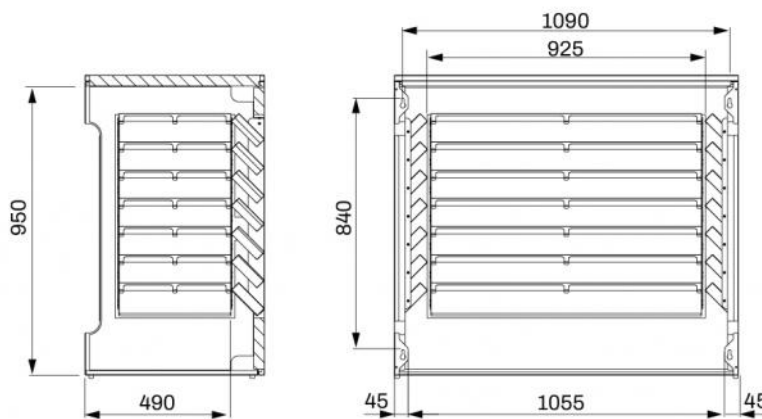

DIMENSIONS INTÉRIEURES