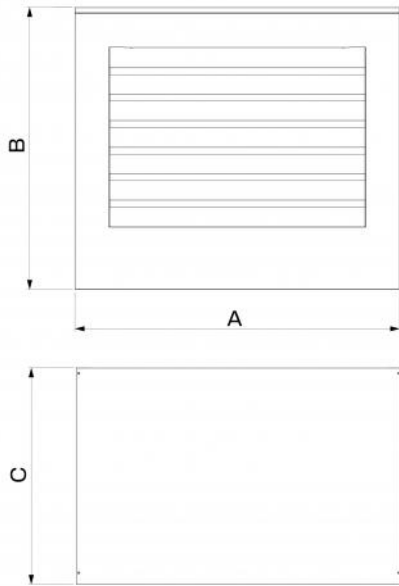

## DIMENSIONS

CODE	A [mm]	B [mm]	C [mm]	ATTÉNUATION SONORE [dB(A)]	POIDS [kg]
SCD500448	1150	1020	600	9.4	30
SCD500449	1150	1020	600	9.4	30