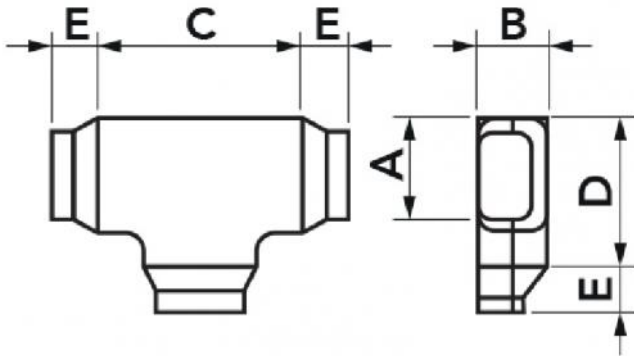

TOP LINE -
AVORIO

NEW LINE -
BIANCO

ECO LINE -
GRIGIO PERLA

BROWN LINE -
MARRONE

BLACK LINE -
NERO

DIMENSIONI

| CODICE | MODELLO | LINE | A [mm] | B [mm] | C [mm] | D [mm] | E [mm] |
|-----------|--------------|------------|--------|--------|--------|--------|--------|
| 11123060 | DT 60 - EXC | TOP LINE | 66 | 56 | 166 | 125 | 38 |
| 11123072 | DT 72 - EXC | TOP LINE | 78 | 68 | 200 | 150 | 40 |
| 11123100 | DT 100 - EXC | TOP LINE | 104 | 78 | 200 | 150 | |
| N11123060 | DT 60 - EXC | NEW LINE | 66 | 56 | 166 | 125 | 38 |
| N11123072 | DT 72 - EXC | NEW LINE | 78 | 68 | 200 | 150 | 40 |
| N11123100 | DT 100 - EXC | NEW LINE | 104 | 78 | 200 | 150 | |
| E11123060 | DT 60 - EXC | ECO LINE | 66 | 56 | 166 | 125 | 38 |
| E11123072 | DT 72 - EXC | ECO LINE | 78 | 68 | 200 | 150 | 40 |
| E11123100 | DT 100 - EXC | ECO LINE | 104 | 78 | 200 | 150 | |
| SCD100478 | DT 72 - EXC | BROWN LINE | 78 | 68 | 200 | 150 | 40 |
| SCD100483 | DT 100 - EXC | BROWN LINE | 104 | 78 | 200 | 150 | |
| SCD100327 | DT 72 - EXC | BLACK LINE | 78 | 68 | 200 | 150 | 40 |
| SCD100328 | DT 100 - EXC | BLACK LINE | 104 | 78 | 200 | 150 | |
| SCD100341 | DT 72 - EXC | GREY LINE | 78 | 68 | 200 | 150 | 40 |
| SCD100351 | DT 100 - EXC | GREY LINE | 104 | 78 | 200 | 150 | |